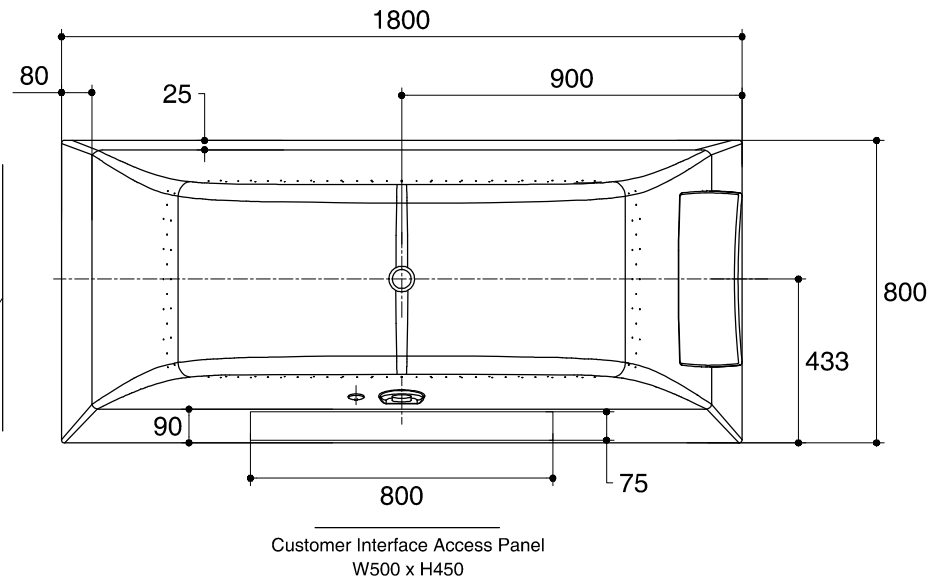

Dimensions are approximate.

Unit: mm

Recommended Faucet Area

Pump(Blower Motor)
Control Access
W500xH450

SKU	K-77092X-G1P-0
Name	EVOK
Description	1800 BUBBLE MASSAGE BATH

KOHLER

*The recommended dimension for installation can be adjusted according to user preferences and layout.