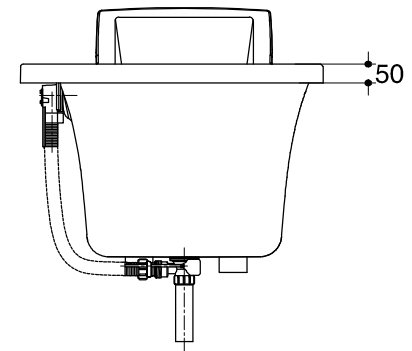

Dimensions are approximate.

Unit: mm

Recommended Faucet Area

Pump(Blower Motor)
Control Access
W500xH450

SKU	K-77092X-G1P-0
Name	EVOK
Description	1800 BUBBLE MASSAGE BATH

KOHLER

*The recommended dimension for installation can be adjusted according to user preferences and layout.