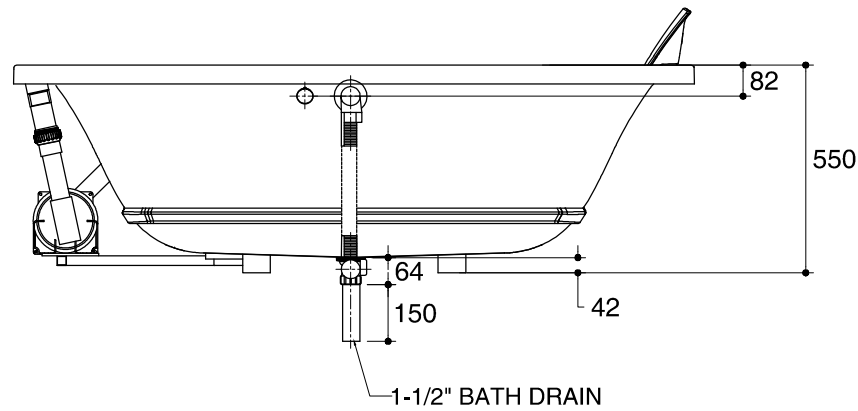

Dimensions are approximate.

Unit: mm

Recommended Faucet Area

Pump(Blower Motor)
Control Access
W500xH450

SKU	K-77092X-G1P-0
Name	EVOK
Description	1800 BUBBLE MASSAGE BATH

KOHLER

*The recommended dimension for installation can be adjusted according to user preferences and layout.